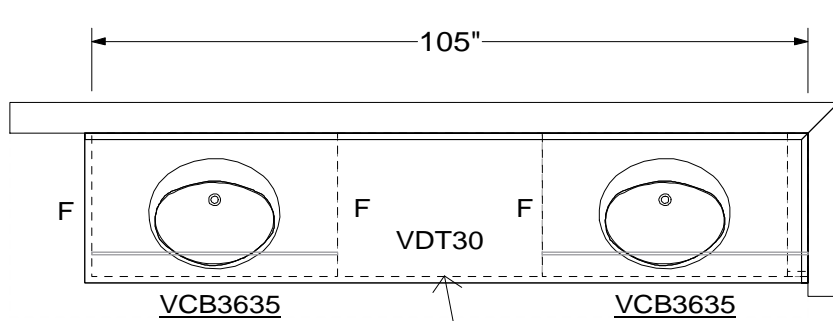

'Monaco' Model
(Lot #33)
Custom Kitchen Layout
(Perspective #2)

*Note: Install Knee Drawer @ Vanity Base Cab. Height

MASTER BATH