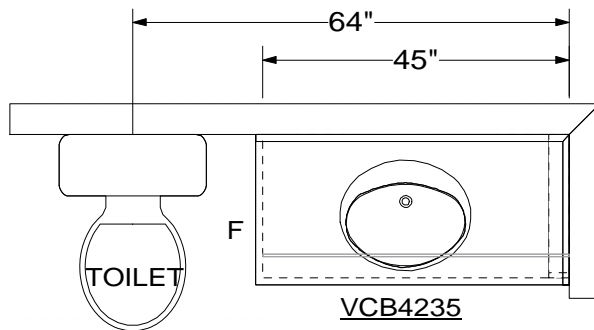

MASTER BATH

BATH #2

BATH #3

CABANA BATH

GHO Homes  
Fieldstone Ranch  
(Lot #33)  
Monaco Model  
Bathrooms Layouts  
04/07/11 CA

\*Note: All Vanities Are Raised Height

All dimensions & size designations given are subject to verification on job site and adjustment to fit job conditions.