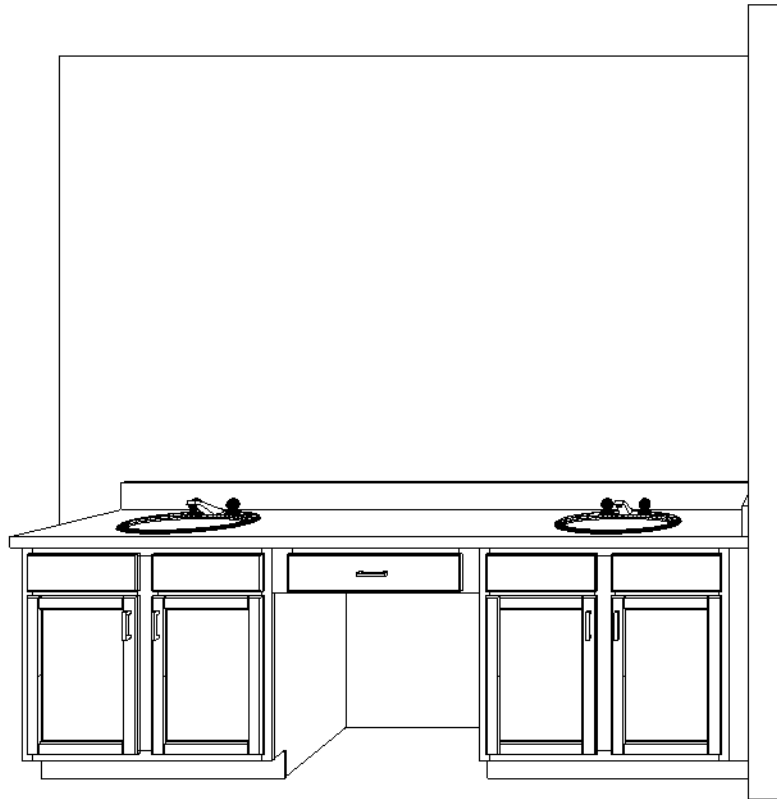

MASTER BATH