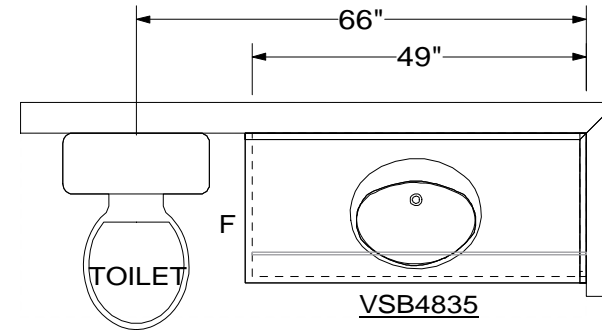

MASTER BATH

BATH #2

BATH #3

CABANA BATH

GHO Homes  
Fieldstone Ranch  
(Lot #33)  
Monaco Model  
Bathrooms Layouts  
04/07/11 CA

\*Note: All Vanities Are Raised Height

All dimensions & size designations given are subject to verification on job site and adjustment to fit job conditions.