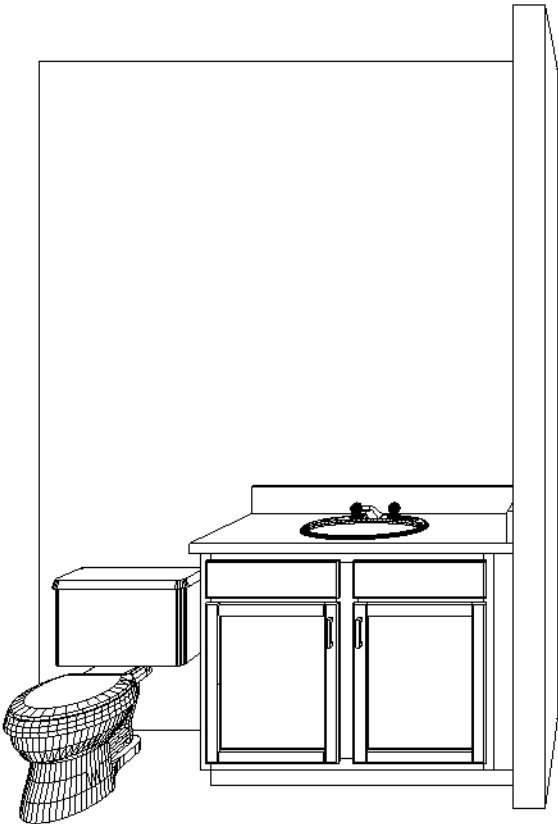

BATH #3

'Monaco' Model
(Lot #33)
Bath #3 & Cabana Bath Layouts

distinctive KITCHENS & BATHS design within reach	Designed: 4/7/2011 Printed: 4/7/2011
	1217 Clint Moore Road Boca Raton, FL 33487 www.distinctiveknb.com P: 561.997.9400 F: 561.997.7949
Lot 33 Monaco Model Baths 4-7-11	Carlos
Drawing #: 1