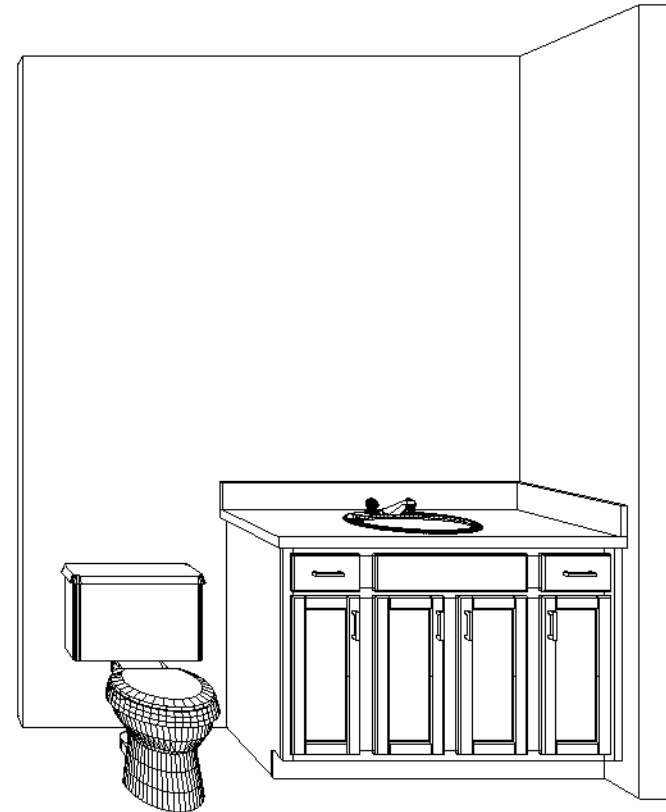

BATH #2

'Monaco' Model
(Lot #33)
Master Bath & Bath #2 Layouts

distinctive

KITCHENS
& BATHS

design within reach

1217 Clint Moore Road
Boca Raton, FL 33487
www.distinctiveknb.com

P: 561.997.9400
F: 561.997.7949

Designed: 4/7/2011
Printed: 4/7/2011