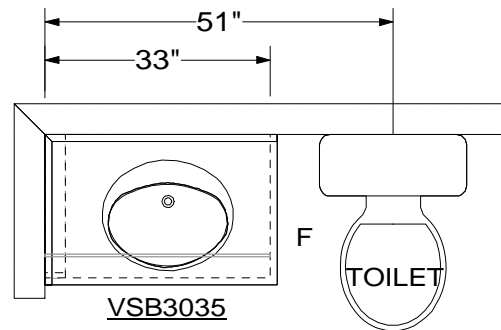

MASTER BATH

BATH #2

BATH #3

CABANA BATH

GHO Homes  
Fieldstone Ranch  
(Lot #33)  
Monaco Model  
Bathrooms Layouts  
04/07/11 CA

\*Note: All Vanities Are Raised Height

All dimensions & size designations given are subject to verification on job site and adjustment to fit job conditions.